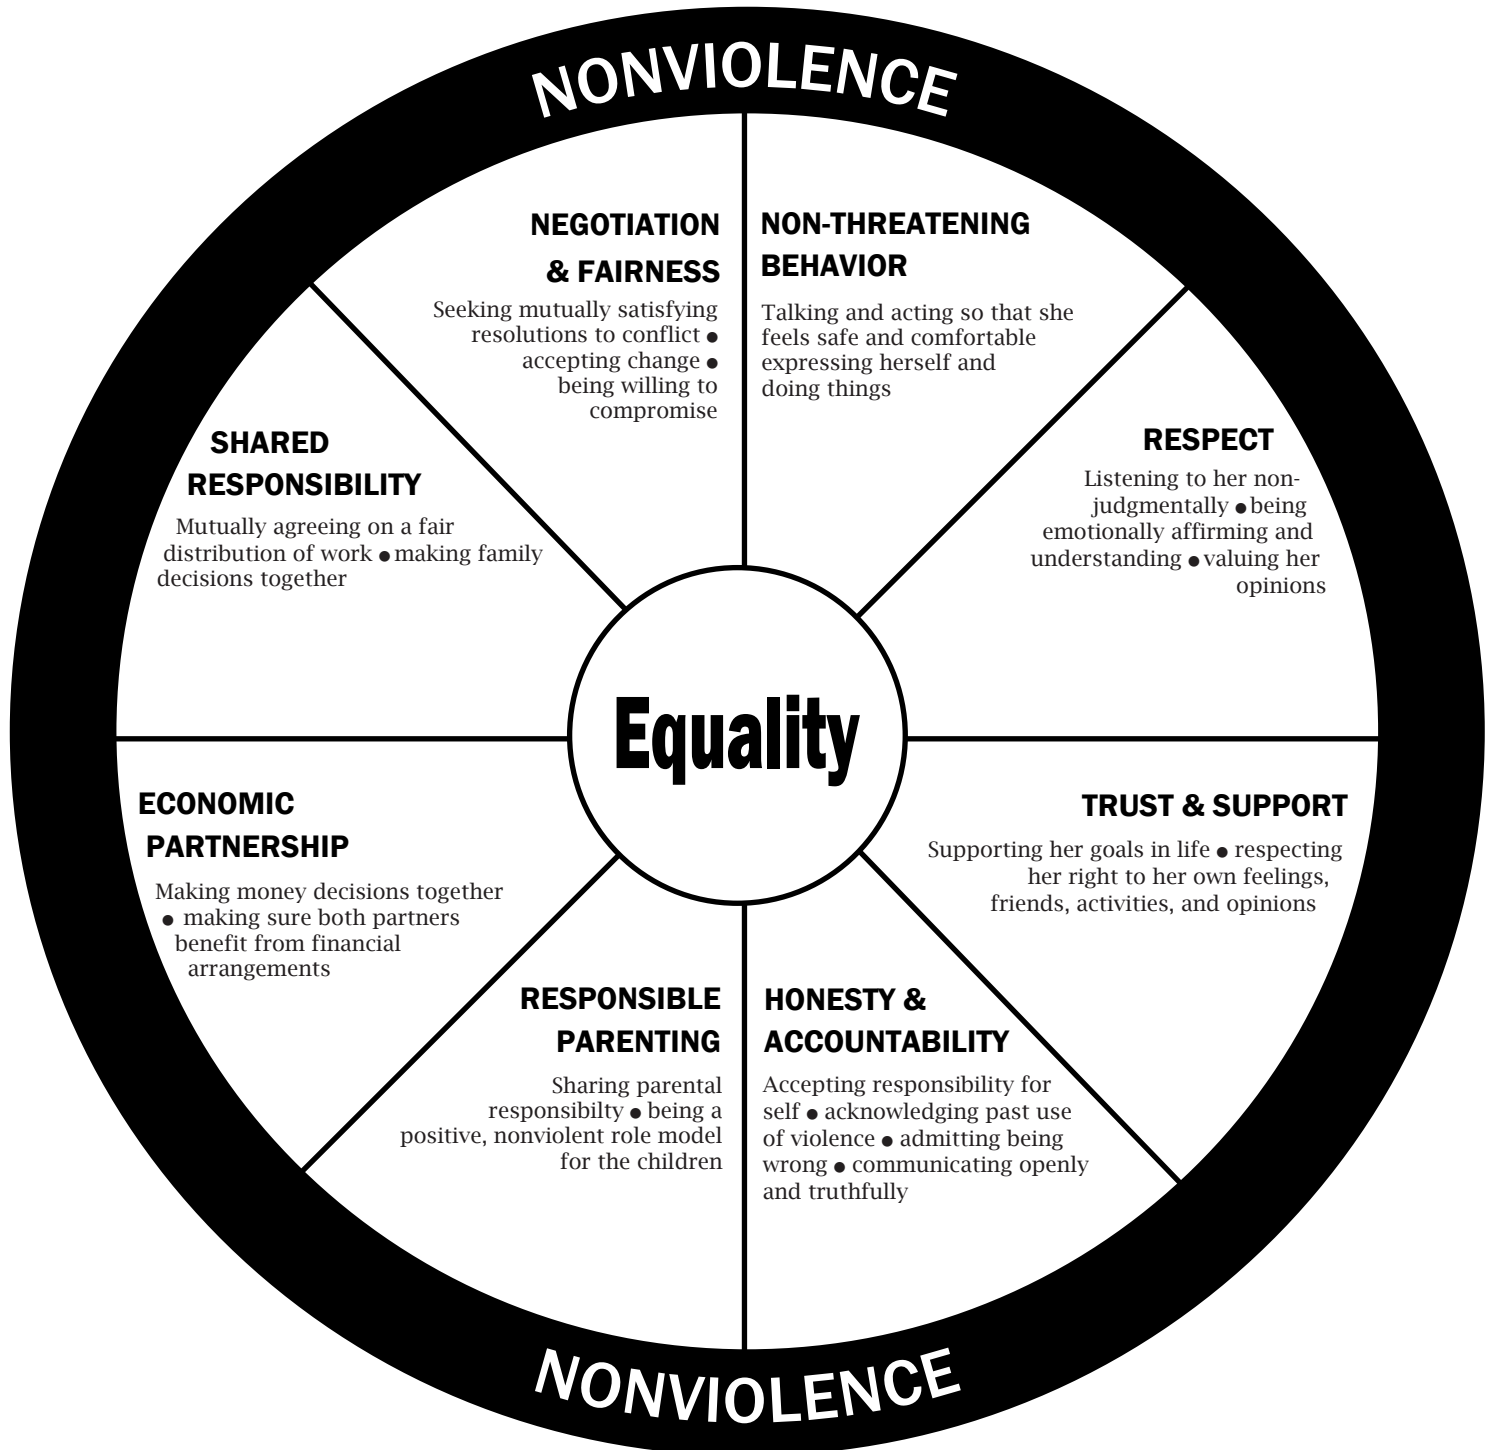

# Is your relationship based on equality?

Domestic Abuse Intervention Project • 202 East Superior Street • Duluth, Minnesota 55802 • 218/722-4134

Adapted by

**TEXAS COUNCIL ON FAMILY VIOLENCE**

P.O. Box 161810 • Austin, Texas 78716 • 512/794-1133 • Fax: 512/794-1199